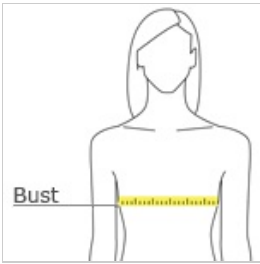

Ladies Perfect Weight® Crew Tee DM104L

Perfection doesn't come easy...unless it's our Perfect Weight tee.

- 4.3-ounce, 100% ring spun combed cotton
- 30 singles

front

back

HOW TO MEASURE

BUST

With arms down at sides, measure around the upper body, under arms and around the fullest part of the bust.

SIZE CHART

	XS	S	M	L	XL	XXL	3XL	4XL
Size	0/2	4/6	8/10	12/14	16/18	20/22	22/24	24/26
Bust	32-34	35-36	37-38	39-41	42-44	45-47	48-50	51-53

COLOR INFORMATION

										
Bright Turquoise PMS 7690 C	Bright White PMS WHITE	Charcoal PMS 7540 C	Classic Red PMS 200 C	Clean Denim PMS HEATHERED	Coral PMS 178 C	Dark Fuchsia PMS 214 C	Deep Royal PMS 7687 C	Espresso PMS 412 C	Fresh Fatigue PMS 576 3 C	Heathered Latte PMS HEATHERED
										
Heathered Steel PMS HEATHERED	Jade PMS 7717 C	Jet Black PMS NTR BLACK	Light Pink PMS 699 C	Maritime Blue PMS 7699 C	New Navy PMS 433 C	Purple PMS 5265 C	Sangria PMS 202 C	Silver PMS 421 C	Thyme Green PMS 447 C	Yellow PMS 127 C